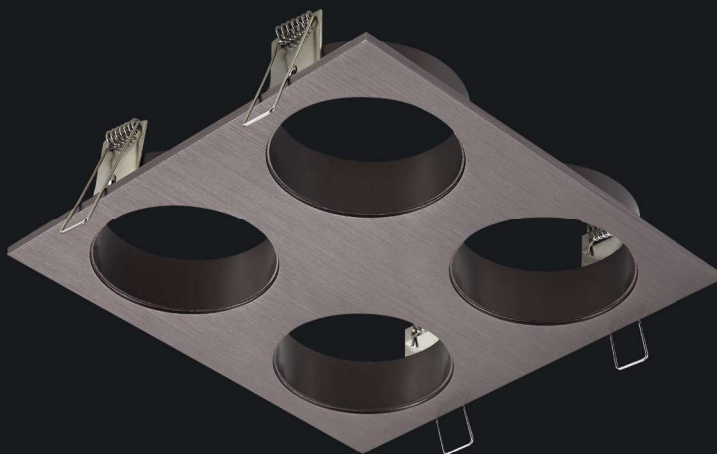

Create your own style!

Choose the size of the base: 1,2,3 or 4 light

Choose an insert: 3 distinct types and multiple colours available

Pick and match different types and colours to create unique pieces.

insert I

insert II

insert III

ZOOM

- Customizable colour schemes: choose your own colour combinations for the base and inserts
- Bases available in matte black, matte white, aluminium and dark copper brown
- Inserts available in matte black, matte white, aluminium, dark copper brown and gold
- Square bases for 1, 2, 3, 4 lights
- Round base for 1 light

Dark copper brown:

4014085 ZOOM 1 light base square
4014089 ZOOM 1 light base round
4014086 ZOOM 2 light base square
4014087 ZOOM 3 light base square
4014088 ZOOM 4 light base square

4014093 Insert I, 30° rotation
4014098 Insert II, 30° rotation with bevel
4014103 Insert III, no rotation, full bevel

Create your own style!

Choose the size of the base: 1,2,3 or 4 light

Choose an insert: 3 distinct types and multiple colours available

Pick and match different types and colours to create unique pieces.

insert II