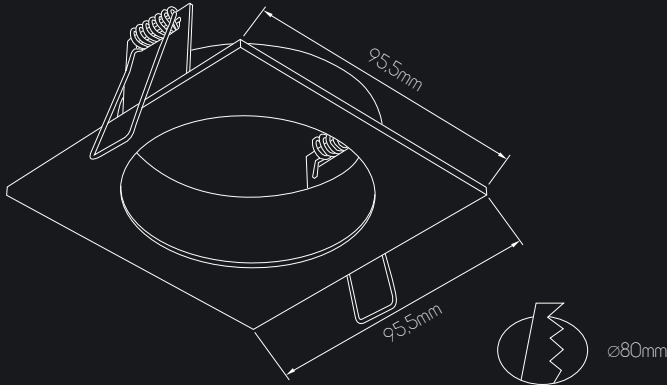

ZOOM

Bulbs not included

Recommended bulb:
Hybriz Gen 2 LED modules

Optional bulb (GU10):
8202652
8202650

Material: aluminium

Colour options:

Base:

- matte white
- matte black
- aluminium
- dark copper brown

Inserts:

- matte white
- matte black
- aluminium
- dark copper brown
- gold

Power: 220-240 Volt

Torsion springs and spring blades included for 1 light bases.