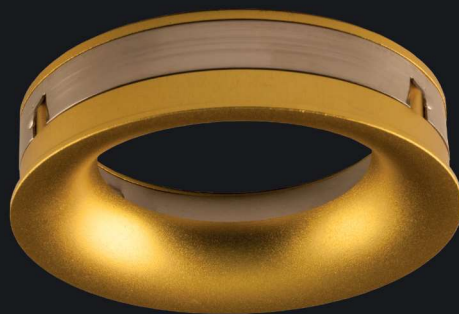

Create your own style!

Choose the size of the base: 1,2,3 or 4 light

Choose an insert: 3 distinct types and multiple colours available

Pick and match different types and colours to create unique pieces.

insert II

insert I

insert III

Extra insert options:

Gold insert:

40|4099 Insert II, 30° rotation with bevel

40|4104 Insert III, no rotation, full bevel

insert I

insert II