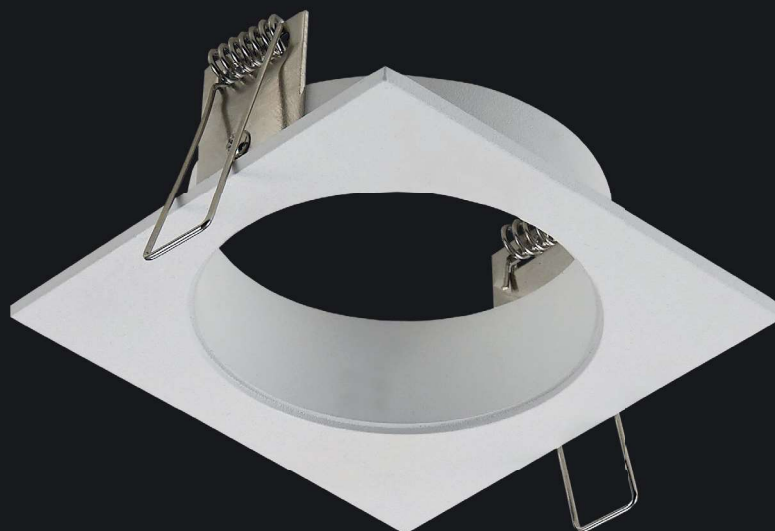

Matte white:

4014075 ZOOM 1 light base square
4014079 ZOOM 1 light base round
4014076 ZOOM 2 light base square
4014077 ZOOM 3 light base square
4014078 ZOOM 4 light base square

4014091 Insert I, 30° rotation
4014096 Insert II, 30° rotation with bevel
4014101 Insert III, no rotation, full bevel

Create your own style!

Choose the size of the base: 1,2,3 or 4 light

Choose an insert: 3 distinct types and multiple colours available

Pick and match different types and colours to create unique pieces.

insert I