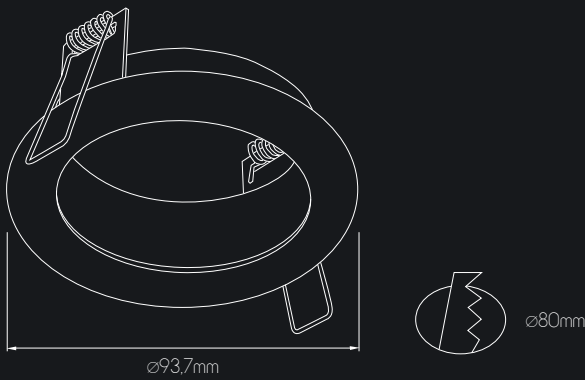

Bulbs not included

Recommended bulb:
Hybriz Gen 2 LED modules

Optional bulb (GU10):
8202652
8202650

Material: aluminium

Colour options:

Base:

- matte white
- matte black
- aluminium
- dark copper brown

Inserts:

- matte white
- matte black
- aluminium
- dark copper brown
- gold