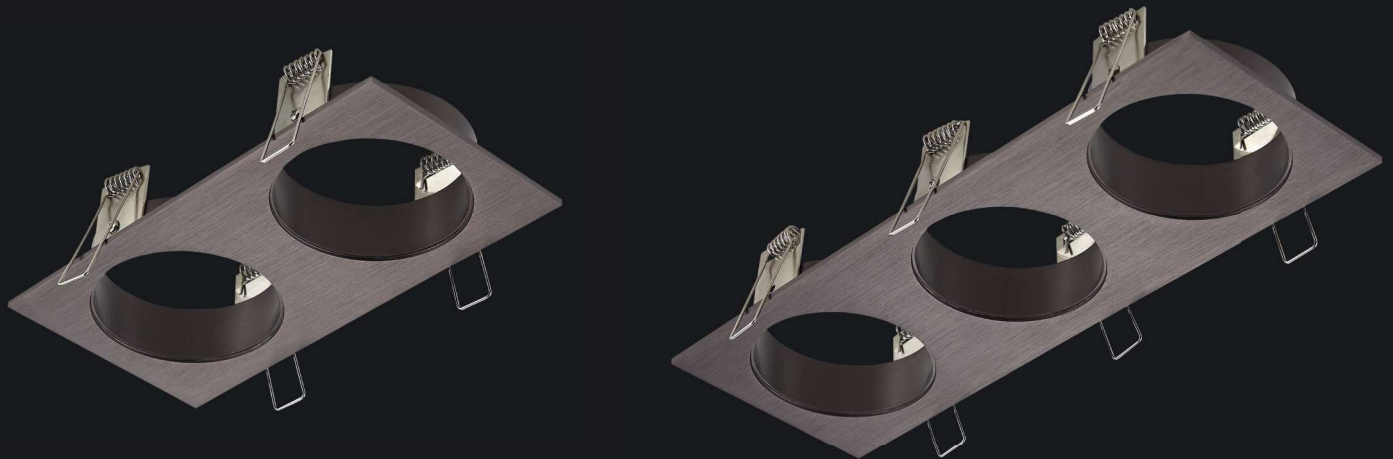

Create your own style!

Choose the size of the base: 1,2,3 or 4 light

Choose an insert: 3 distinct types and multiple colours available

Pick and match different types and colours to create unique pieces.

insert I

insert II

insert III

ZOOM

- Customizable colour schemes: choose your own colour combinations for the base and inserts
- Bases available in matte black, matte white, aluminium and dark copper brown
- Inserts available in matte black, matte white, aluminium, dark copper brown and gold
- Square bases for 1, 2, 3, 4 lights
- Round base for 1 light

Create your own style!

Choose the size of the base: 1,2,3 or 4 light

Choose an insert: 3 distinct types and multiple colours available

Pick and match different types and colours to create unique pieces.

insert II