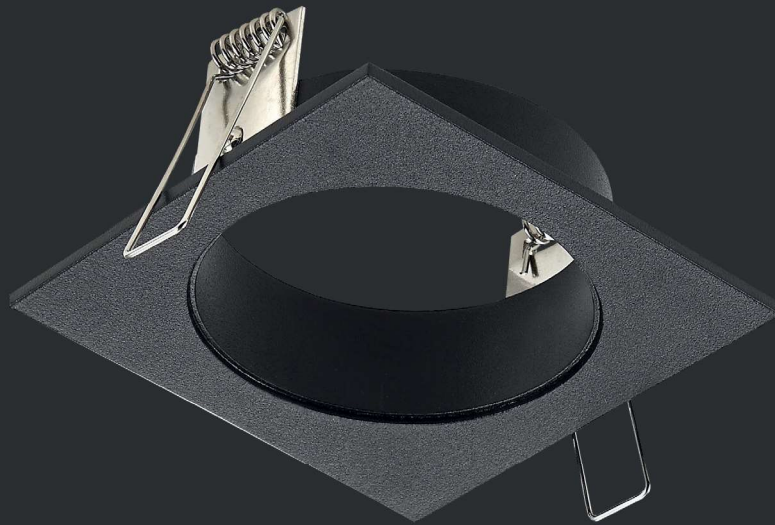

insert II

insert III

ZOOM

- Customizable colour schemes: choose your own colour combinations for the base and inserts
- Bases available in matte black, matte white, aluminium and dark copper brown
- Inserts available in matte black, matte white, aluminium, dark copper brown and gold
- Square bases for 1, 2, 3, 4 lights
- Round base for 1 light

Matte black:

4014080 ZOOM 1 light base square
4014084 ZOOM 1 light base round
4014081 ZOOM 2 light base square
4014082 ZOOM 3 light base square
4014083 ZOOM 4 light base square

4014092 Insert I, 30° rotation
4014097 Insert II, 30° rotation with bevel
4014102 Insert III, no rotation, full bevel

Create your own style!

Choose the size of the base: 1,2,3 or 4 light

Choose an insert: 3 distinct types and multiple colours available

Pick and match different types and colours to create unique pieces.

insert I