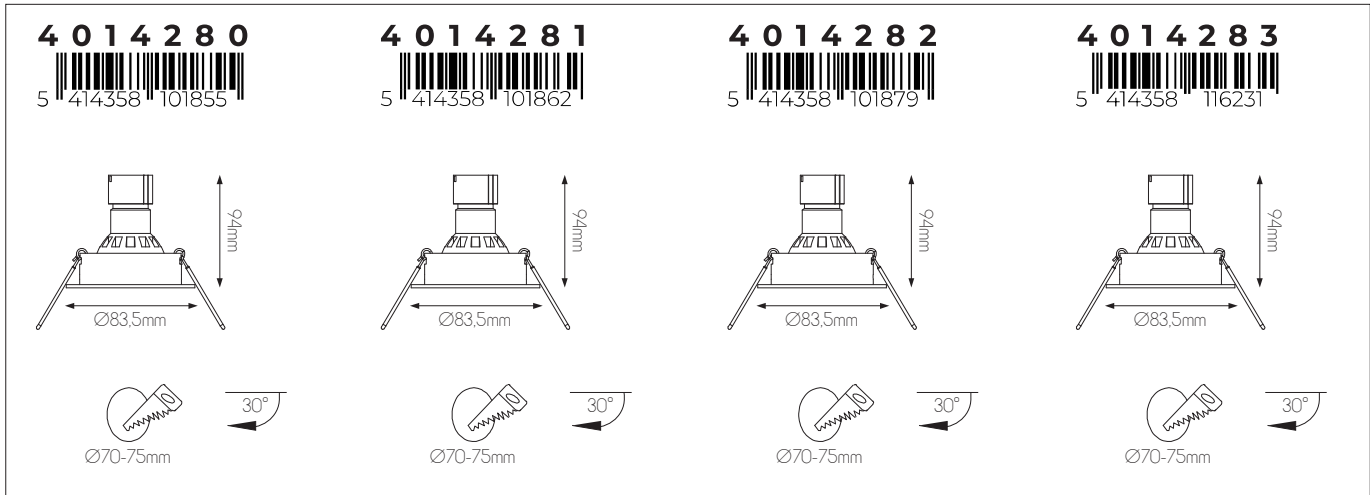

SATURN

fantasia.be
light designers

DIMENSIONS

SPECIFICATIONS

4014280

size: w: Ø83,5mm d: 94mm
bulb: GU10 max 50 Watt (excl)
material: aluminium
colour: matt white
voltage: 220-240V

4014281

size: w: Ø83,5mm d: 94mm
bulb: GU10 max 50 Watt (excl)
material: aluminium
colour: matt black
voltage: 220-240V

4014282

size: w: Ø83,5mm d: 94mm
bulb: GU10 max 50 Watt (excl)
material: aluminium
colour: aluminium
voltage: 220-240V

4014283

size: w: Ø83,5mm d: 94mm
bulb: GU10 max 50 Watt (excl)
material: aluminium
colour: brushed bronze
voltage: 220-240V

NEW

EXTRA INFORMATION

GU10 bulbs sold separately
Recommended bulb **8202652**
Saturn downlights are not compatible with Modriz led modules