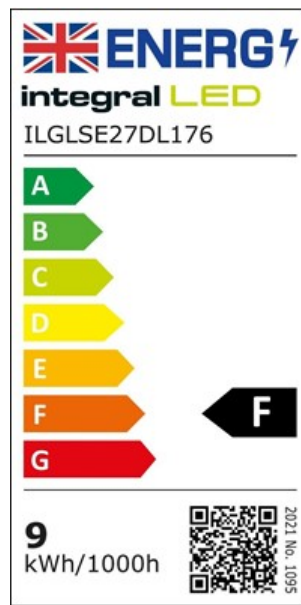

Packaging

Package Weight (g):	62
Package Length (mm):	123
Package Width (mm):	60
Package Depth (mm):	60

[Portal.integral-led.com](https://portal.integral-led.com)