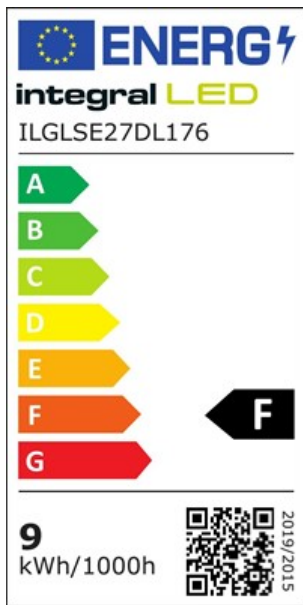

Packaging

Package Weight (g):	62
Package Length (mm):	123
Package Width (mm):	60
Package Depth (mm):	60

[Portal.integral-led.com](https://portal.integral-led.com)